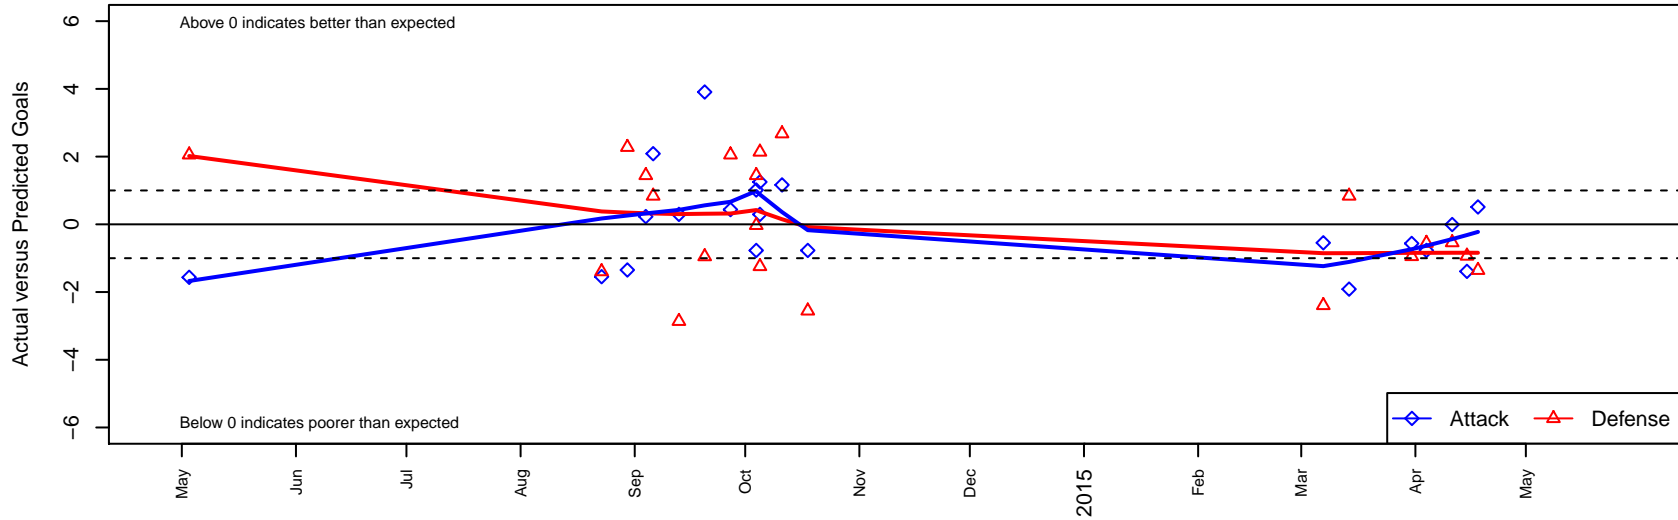

IDAHO RUSH BLUE

IDAHO RUSH BLUE

IDAHO RUSH BLUE (ID)

IDAHO RUSH BLUE

IDAHO RUSH BLUE

IDAHO RUSH BLUE (ID)

IDAHO RUSH BLUE (ID)

Venues played:

2013 Spr Idaho D3 West U11

2014 Idaho D3 B U12

2014 Idaho D3 A U12

2014 GEM State Challenge U12B Silver U12

2014 Spr Idaho D3 B U12

2014 Spr Idaho D3 A U12

Idaho Rush Blue B02
Dots are actual minus expected GF (blue circles) and GA (red triangles).
Blue line is smoothed change in attack strength. Red is smoothed change in defense strength.

**attack and defense variance (black dot)
relative to other teams
and top 10 in region**

**attack and defense rating
relative to others at age
and all opponents in last 13 months**

Performance relative to 13 month average