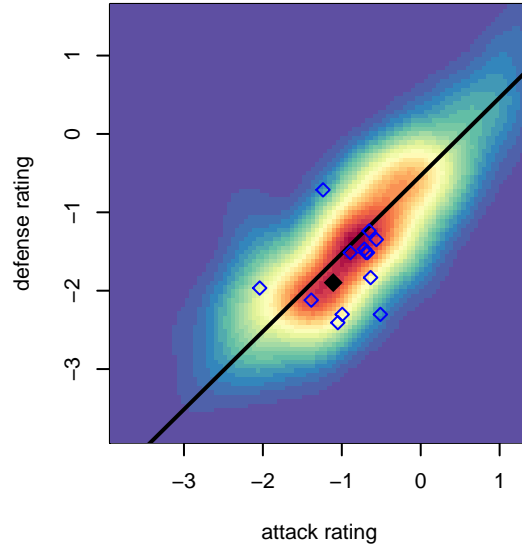

IDAHO RUSH BLUE

IDAHO RUSH BLUE

IDAHO RUSH BLUE (ID)

IDAHO RUSH BLUE

IDAHO RUSH BLUE

IDAHO RUSH BLUE (ID)

IDAHO RUSH BLUE (ID)

Venues played:

2013 Spr Idaho D3 West U11

2014 Idaho D3 B U12

2014 Idaho D3 A U12

2014 GEM State Challenge U12B Silver U12

2014 Spr Idaho D3 B U12

2014 Spr Idaho D3 A U12

Idaho Rush Blue B02
Dots are actual minus expected GF (blue circles) and GA (red triangles).
Blue line is smoothed change in attack strength. Red is smoothed change in defense strength.

**attack and defense variance (black dot)
relative to other teams
and top 10 in region**

**attack and defense rating
relative to others at age
and all opponents in last 13 months**

Performance relative to 13 month average