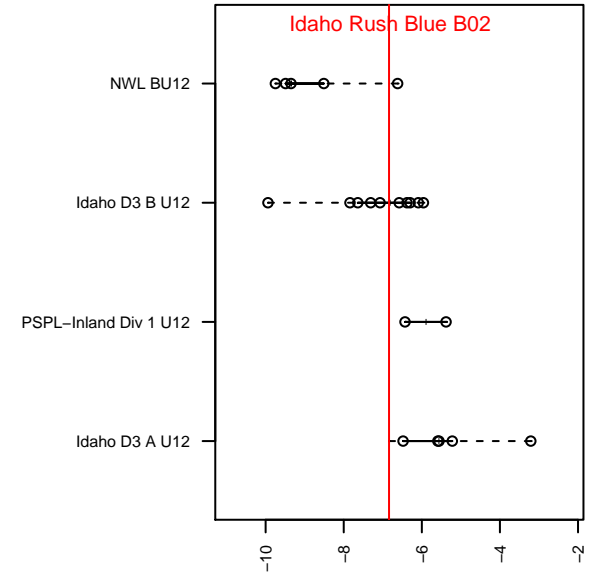

Idaho Rush Blue B02

Idaho Rush Soccer

Boise, ID

B02 total strength=365

attack=0.33 defense=0.15

fall league = Idaho D3 A U12, Idaho D3 B U12

spr league = Spr Idaho D3 A U12, Spr Idaho D:

alt names used:

IDAHO RUSH BLUE

IDAHO RUSH BLUE

IDAHO RUSH BLUE (ID)

IDAHO RUSH BLUE

IDAHO RUSH BLUE

IDAHO RUSH BLUE (ID)

IDAHO RUSH BLUE (ID)

Venues played:

2013 Spr Idaho D3 West U11

2014 Idaho D3 B U12

2014 Idaho D3 A U12

2014 GEM State Challenge U12B Silver U12

2014 Spr Idaho D3 B U12

2014 Spr Idaho D3 A U12

Idaho Rush Blue B02
Dots are actual minus expected GF (blue circles) and GA (red triangles).
Blue line is smoothed change in attack strength. Red is smoothed change in defense strength.

**attack and defense variance (black dot)
relative to other teams
and top 10 in region**

**attack and defense rating
relative to others at age
and all opponents in last 13 months**

Performance relative to 13 month average